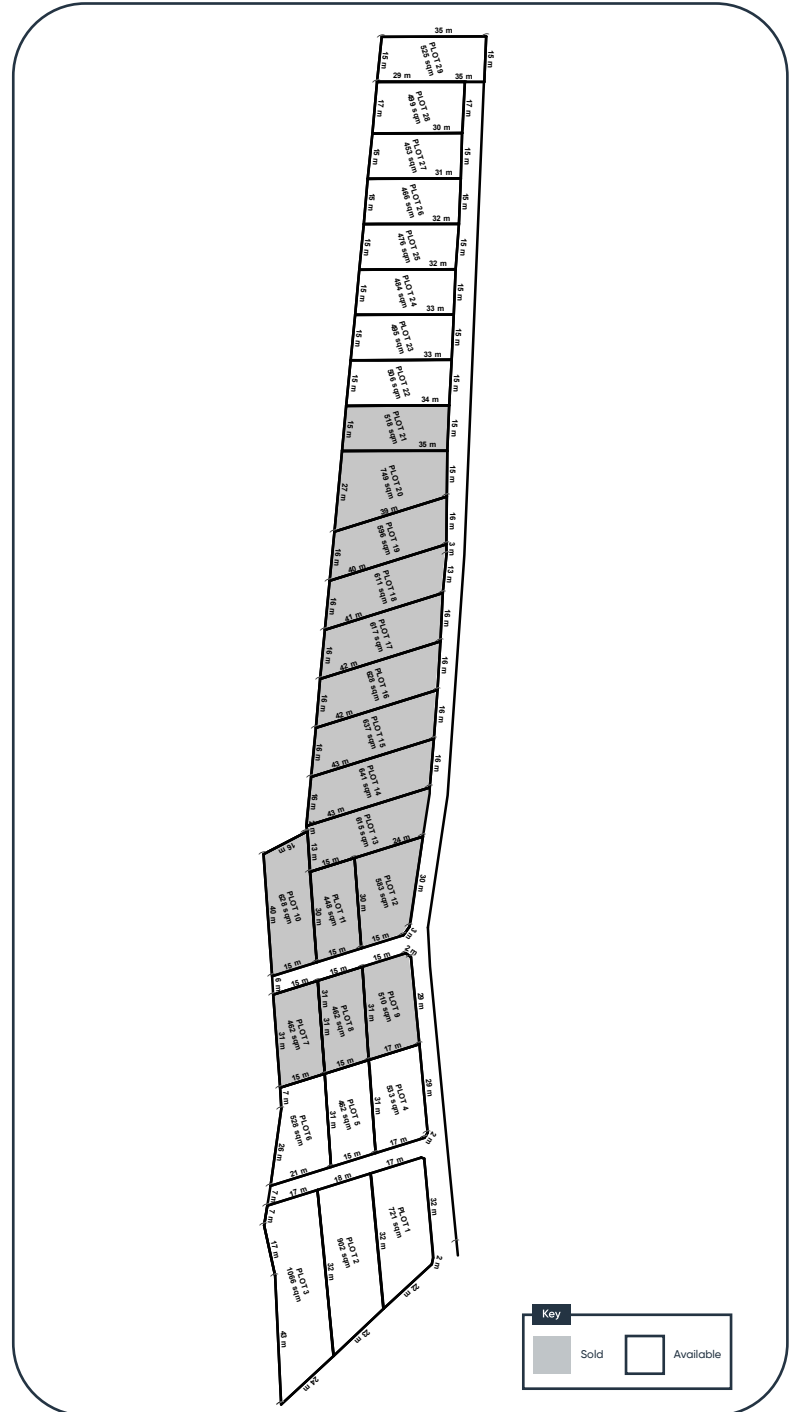

Plot No.	Size (Sqm)	Price (MK)
01	721	3,500,000
02	902	4,500,000
03	1066	5,000,000
04	533	3,370,000
05	462	3,000,000
06	528	3,350,000
07	462	3,000,000
08	462	3,000,000
09	510	3,000,000
10	628	3,800,000
11	448	3,000,000
12	583	3,600,000
13	615	3,700,000
14	641	3,850,000
15	637	3,800,000
16	628	3,800,000
17	617	3,750,000
18	611	3,700,000
19	596	3,650,000
20	749	4,000,000
21	518	3,300,000
22	506	3,250,000
23	495	3,000,000
24	484	3,000,000
25	476	3,000,000
26	466	3,000,000
27	453	3,000,000
28	499	3,000,000
29	525	3,300,000

Chitedze Site 6

WhatsApp or Call

+265 881 773 734 or +265 984 210 284

Email Us: hie@prosperpropertiesltd.com

Office Location

**Art Business Park,
GateWay Mall-LL.**